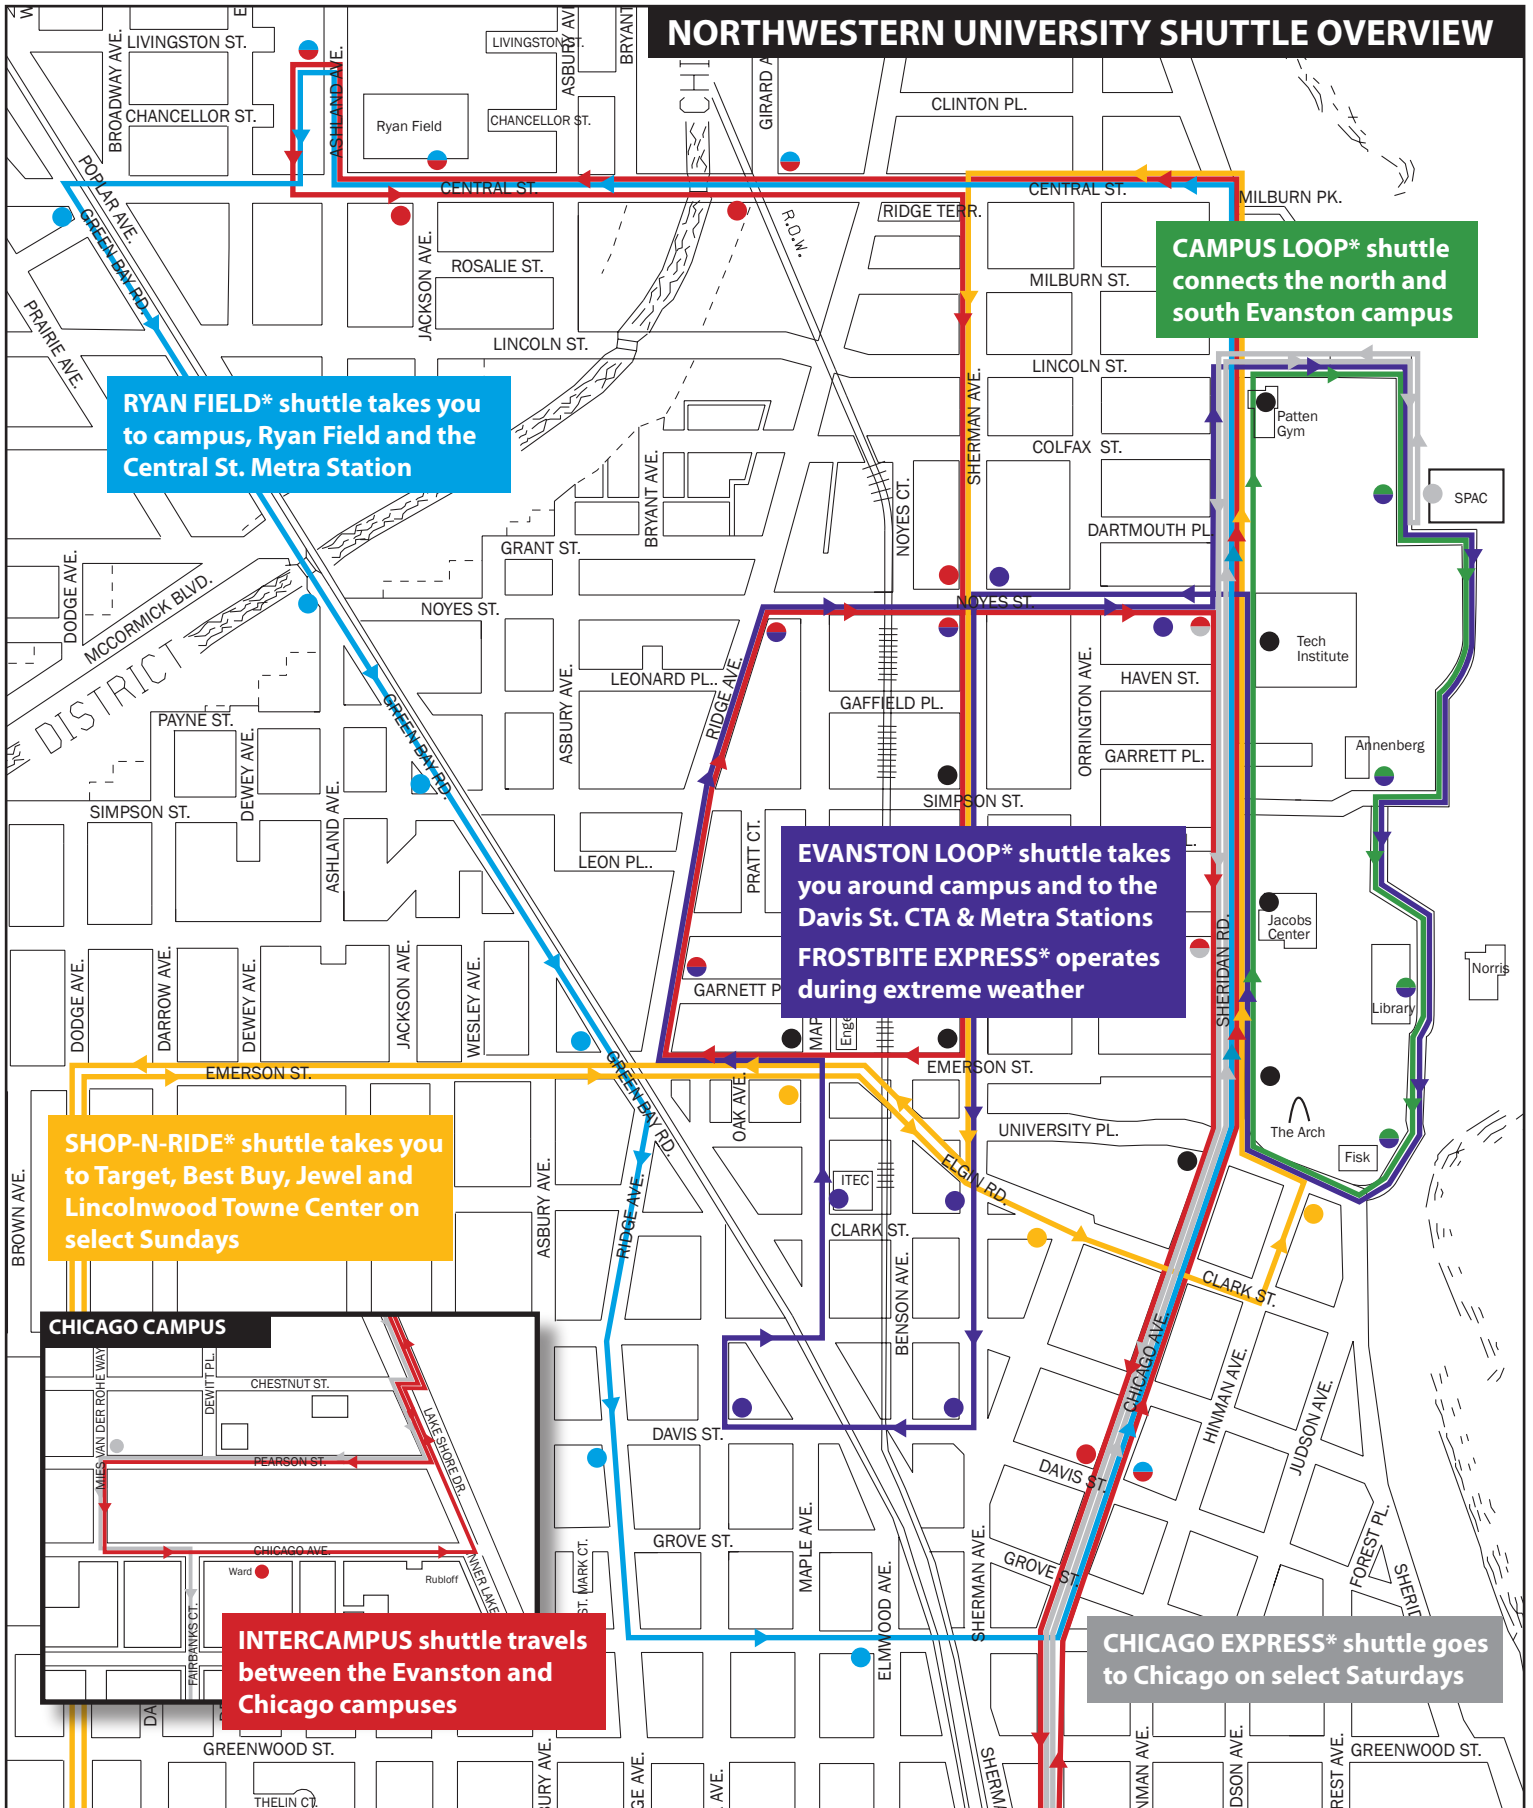

# Do You Know the NU Shuttles?

- Multiple Bus Stop
- Campus Loop\*
- Ryan Field\*
- Evanston Loop\* and Frostbite Express\*
- \*Runs during the academic year only.
- Intercampus
- Shop-N-Ride\*
- Chicago Express\*

Shuttle schedules and routes are subject to change. For current information & timetables, visit [www.shuttle.northwestern.edu](http://www.shuttle.northwestern.edu).